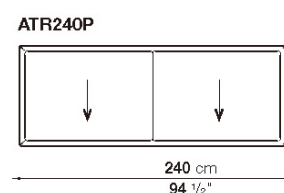

ottomans with predisposition for roller with support