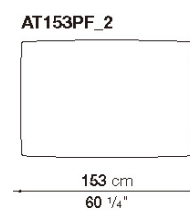

chaise longue with predisposition for roller with support

**AT130L**

ottomans with predisposition for roller with support

ottomans with slip cover

**Composition AT001**

Quantity	Code
1	ATR197S_3
1	ATR197D_3
2	3AT45_40
2	AT65CP