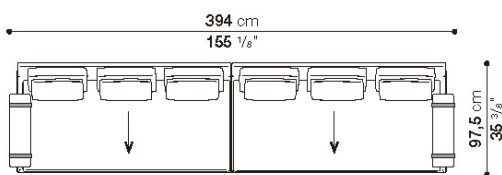

chaise longue with predisposition for roller with support

**AT130L**

ottomans with predisposition for roller with support

ottomans with slip cover

**Composition AT001**

Quantity	Code
1	ATR197S_3
1	ATR197D_3
2	3AT45_40
2	AT65CP