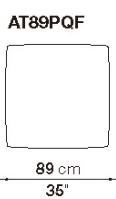

chaise longue with predisposition for roller with support

**AT130L**

ottomans with predisposition for roller with support

ottomans with slip cover

**Composition AT001**

Quantity	Code
1	ATR197S_3
1	ATR197D_3
2	3AT45_40
2	AT65CP