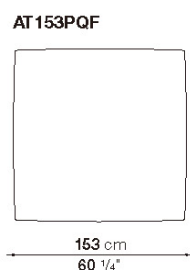

chaise longue with predisposition for roller with support

**AT130L**

ottomans with predisposition for roller with support

ottomans with slip cover

**Composition AT001**

Quantity	Code
1	ATR197S_3
1	ATR197D_3
2	3AT45_40
2	AT65CP