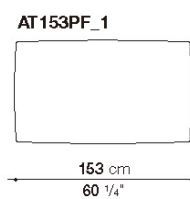

chaise longue with predisposition for roller with support

**AT130L**

ottomans with predisposition for roller with support

ottomans with slip cover

**Composition AT001**

Quantity	Code
1	ATR197S_3
1	ATR197D_3
2	3AT45_40
2	AT65CP