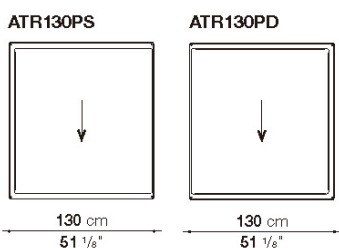

ottomans with predisposition for roller with support

ottomans with slip cover