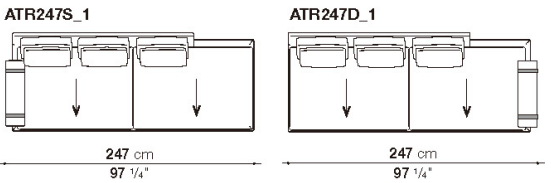

**AT190PD**

**AT240PS**

**AT240PD**

terminal elements

terminal elements with predisposition for roller with support

terminal-corner elements

chaise longue

chaise longue