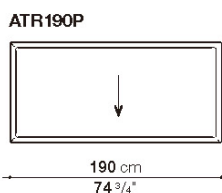

ottomans with predisposition for roller with support