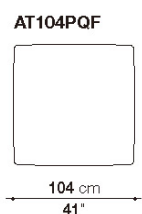

chaise longue with predisposition for roller with support

**AT130L**

ottomans with predisposition for roller with support

ottomans with slip cover

**Composition AT001**

Quantity	Code
1	ATR197S_3
1	ATR197D_3
2	3AT45_40
2	AT65CP