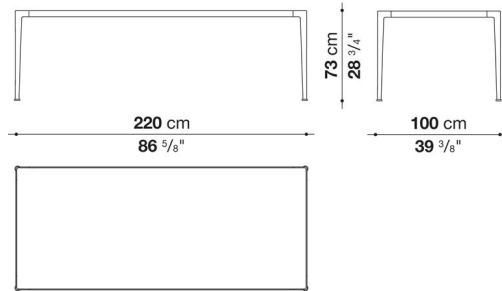

Rectangular table cm 220

		Oak	Smoked oak	Painted glass	Eucalypt	Marquinia Black Marble	Carrara white marble			
IMT220	220テーブル (塗装仕上)	1,284,800	1,360,700	1,331,000	1,809,500	2,280,300	2,446,400			
IMT220_E	220テーブル (ビューター仕上)	1,311,200	1,386,000	1,359,600	1,835,900	2,307,800	2,472,800			
IMT220_C	220テーブル (ブラックローム仕上)	1,400,300	1,475,100	1,445,400	1,923,900	2,395,800	2,561,900			

IMT220

N.B. / 注意事項

天板：オーク(グレー0378G、ブラック0381N、ライト0374C、スモーク0370F)、ブロンズダークミラーガラス0124R、グロッシューカリプト0498E、マーブル(グロッシーマルキーナ0185P、マットカラーラホワイト0890M)よりお選びください。
脚部：ホワイト塗装09010、ブラック塗装01510、ビューター塗装0259V、ブラックローム塗装アルミニウム0170Mよりお選びください。

Rectangular table cm 250

		Oak	Smoked oak	Painted glass	Eucalypt	Marquinia Black Marble	Carrara white marble			
IMT250	250テーブル (塗装仕上)	1,503,700	1,593,900	1,540,000	1,973,400	2,643,300	2,819,300			
IMT250_E	250テーブル (ビューター仕上)	1,534,500	1,624,700	1,569,700	2,003,100	2,673,000	2,849,000			
IMT250_C	250テーブル (ブラックローム仕上)	1,618,100	1,708,300	1,654,400	2,088,900	2,757,700	2,933,700