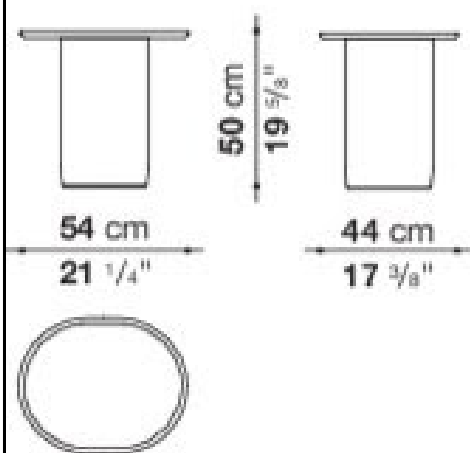

在庫品は予告なく完売となる場合がございます。ご検討の際はお問合せください。
表示価格は2025年6月20日時点の税込価格です。
画像は実際の商品と見え方が若干異なる場合がございますのでご了承ください。