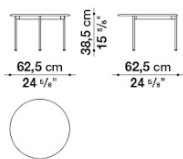

TECHNICAL DRAWING

TBE6

0032A Clay lava stone