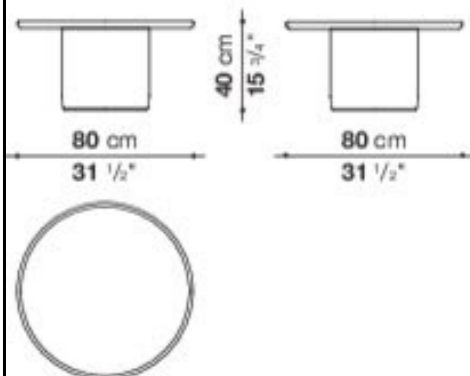

在庫品は予告なく完売となる場合がございます。ご検討の際はお問合せください。
表示価格は2025年6月20日時点の税込価格です。
画像は実際の商品と見え方が若干異なる場合がございますのでご了承ください。